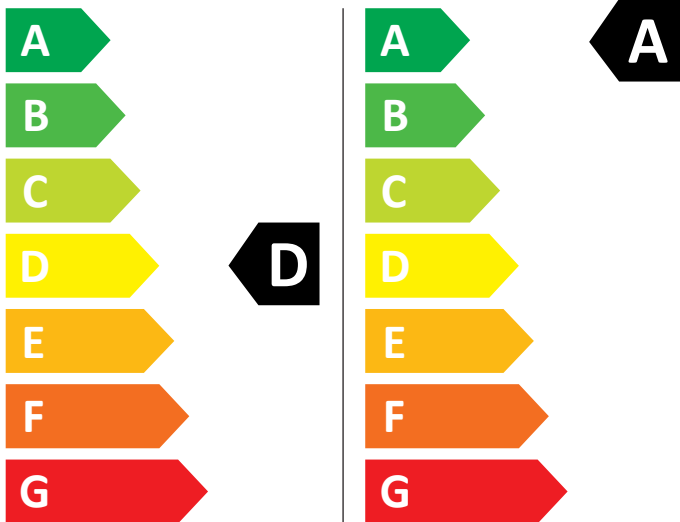

ENERG

Hoover

H5DPB696AMBC/1-S

308 kWh / 100

49 kWh / 100

6,0 kg

9,0 kg

86 L